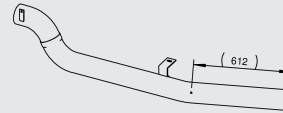

FA, FT

Silencer

21486
1905769

Tail pipe

21728
1333654

FA 75.250/280/290/320
FT 75.250/290/320

21743
1336904

FA 75.250/310/320
FT 75.290/310