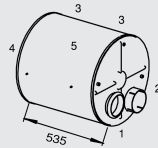

Manufacturers part numbers are quoted for reference only

Type

Euro II

FA 75.250
FA 75.280
FA 75.290
FA 75.310
FA 75.320
FT 75.250
FT 75.280
FT 75.290
FT 75.310
FT 75.320

Front pipe

N.A.

1354955

21275
1336981

FA, FT

Silencer

21486
1905769

Tail pipe

21728
1333654

FA 75.250/280/290/320
FT 75.250/290/320

21743
1336904

FA 75.250/310/320
FT 75.290/310