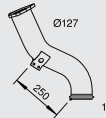

Manufacturers part numbers are quoted for reference only

Type

Euro II

FA 75.250
FA 75.280
FA 75.290
FA 75.310
FA 75.320
FT 75.250
FT 75.280
FT 75.290
FT 75.310
FT 75.320

Front pipe

N.A.

1354955

21275
1336981

FA, FT

Silencer

21486
1905769

Tail pipe

21728
1333654

FA 75.250/280/290/320
FT 75.250/290/320

21743
1336904

FA 75.250/310/320
FT 75.290/310

21273
1354960

FA, FT, Excl. FA
75.310

N.A.

1393129

21744
1333656

FA 75.250/290

21727
1336641

FA 75.250/290/320
FT 75.250/280/290/320