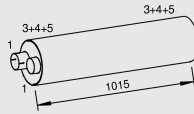

Silencer

21372
ACHH812

Tail pipe

21707
ACHD099

Mounting Parts

1.
99892
ACHD812

2.
50926

3.
44800
0487257

4.
21852
ACHH763

5.
21854
ACHD074
0487257

Horizontal
RHD
Standard