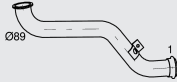

Manufacturers part numbers are quoted for reference only

Type

Euro II

FA 65.250

Front pipe

21256
1379752

Silencer

21486
1905769

Tail pipe

21725
1619431
1365875

Mounting Parts

1.
21817
1232410

2.
21850
117280-3
1232979
1452973

3.
21847
1249187

4.
21846
1310527

5.
21848
1248785
1436185