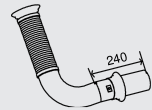

Manufacturers part numbers are quoted for reference only

**Type**

Euro II

- FA 75.250
- FA 75.280
- FA 75.290
- FA 75.310
- FA 75.320
- FT 75.250
- FT 75.280
- FT 75.290
- FT 75.310
- FT 75.320

**Front pipe**

N.A.

1354955

**21275**  
1336981

FA, FT

**Silencer**

**21486**  
1905769

**Tail pipe**

**21732**  
1354957  
1344814