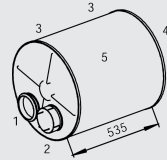

Manufacturers part numbers are quoted for reference only

**Type**

Euro II

- FA 75.250
- FA 75.280
- FA 75.290
- FA 75.310
- FA 75.320
- FT 75.250
- FT 75.280
- FT 75.290
- FT 75.310
- FT 75.320

**Front pipe**

N.A.

1354955

**21275**  
1336981

FA, FT

**Silencer**

**21486**  
1905769

**Tail pipe**

**21732**  
1354957  
1344814

FA 75.250/290

**21734**  
1334821

FA 75.250

**21273**  
1354960

FA, FT, Excl. FA 75.310

**21744**  
1333656

FA 75.250/290

**21728**  
1333654