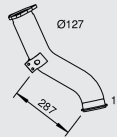

Manufacturers part numbers are quoted for reference only

**Type**

Euro II

FAT 75.250  
 FAT 75.290  
 FAT 75.320  
 FAV 75.250  
 FAV 75.290  
 FAV 75.320

**Front pipe**

**Silencer**

**Tail pipe**

**21292**  
1380048

FAV

**21275**  
1336981

FAT, FAV

**21486**  
1905769

**21727**  
1336641

FAT, FAV 75.250/320

**21744**  
1333656

FAT 75.250