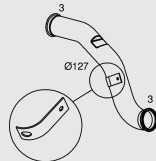

Manufacturers part numbers are quoted for reference only

Type

Euro II

- ⊗ X 2
- ⊗ X 2
- ⊗ X 4

- FA 85.380
- FAG 85.380
- FAN 85.380
- FAR 85.380
- FAS 85.380
- FAT 85.380

Front pipe

21225
1292569

N.A.

1331949

21285
1354286
1350538

FA, FAG, FAN, FAR, FAS, FAT

N.A.

1395716