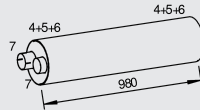

Silencer

21372
ACHH812