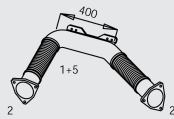

Manufacturers part numbers are quoted for reference only

Type

Euro II

1996 →

Front pipe

Silencer

Tail pipe

21164
091393

N.A.

1286022

21194
1209830

21203
1333157
1327817
1301657

N.A.

1301845

21205
1333160
1327816
1301658

21364
1921298
1301422
1250060