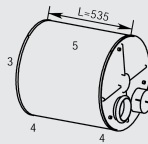

Tail pipe

21773
1376803

Excl. 85.480S

21774
1639953
1438306

FTG 85.430S

22724
1445770

FTG
85.380S/430S/480S

Mounting Parts