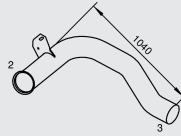

- ✂ XE 250C
- ✂ XE 280C
- ✂ XE 315C
- ✂ XE 355C

12,6 ltr.
6 cyl.
250 KW/340 HP
280 KW/381 HP
315 KW/428 HP
355 KW/483 HP

Horizontal
LHD/RHD
Standard

Front pipe

21245
1629454
1428367
1344053

22153
1381559
1428369
1629456

FA,FAN
FAR 85.340S,380S
FAS 85.430S
FT 85.430S, FTS 85.480S

22157
1610673

22158
1611170

Silencer

21496
1922119

21776
1611176

21706
1287304

FA/FAR 85.340S
FAN 85.340S,430S
FAS/FAT 85.430S,
FT 85.340S,380S,430S
FTP 85.380S,430S,480S
FTT 85.380S