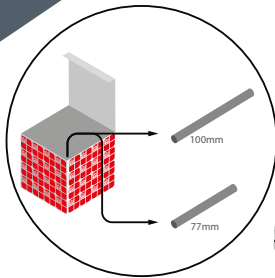

INFO

febi
102150

SWAG
30 10 2150

To Fit:
VW

Repl. No.
03G 115 105 H S1

For more technical information please visit: partsfinder.bilsteingroup.com