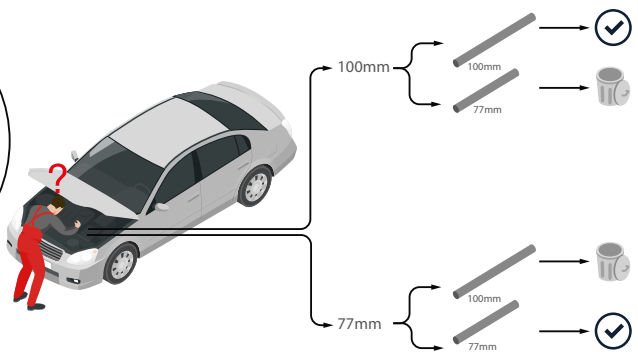

INFO

febi
102150

SWAG
30 10 2150

To Fit:
VW

Repl. No.
03G 115 105 H S1

For more technical information please visit: partsfinder.bilsteingroup.com