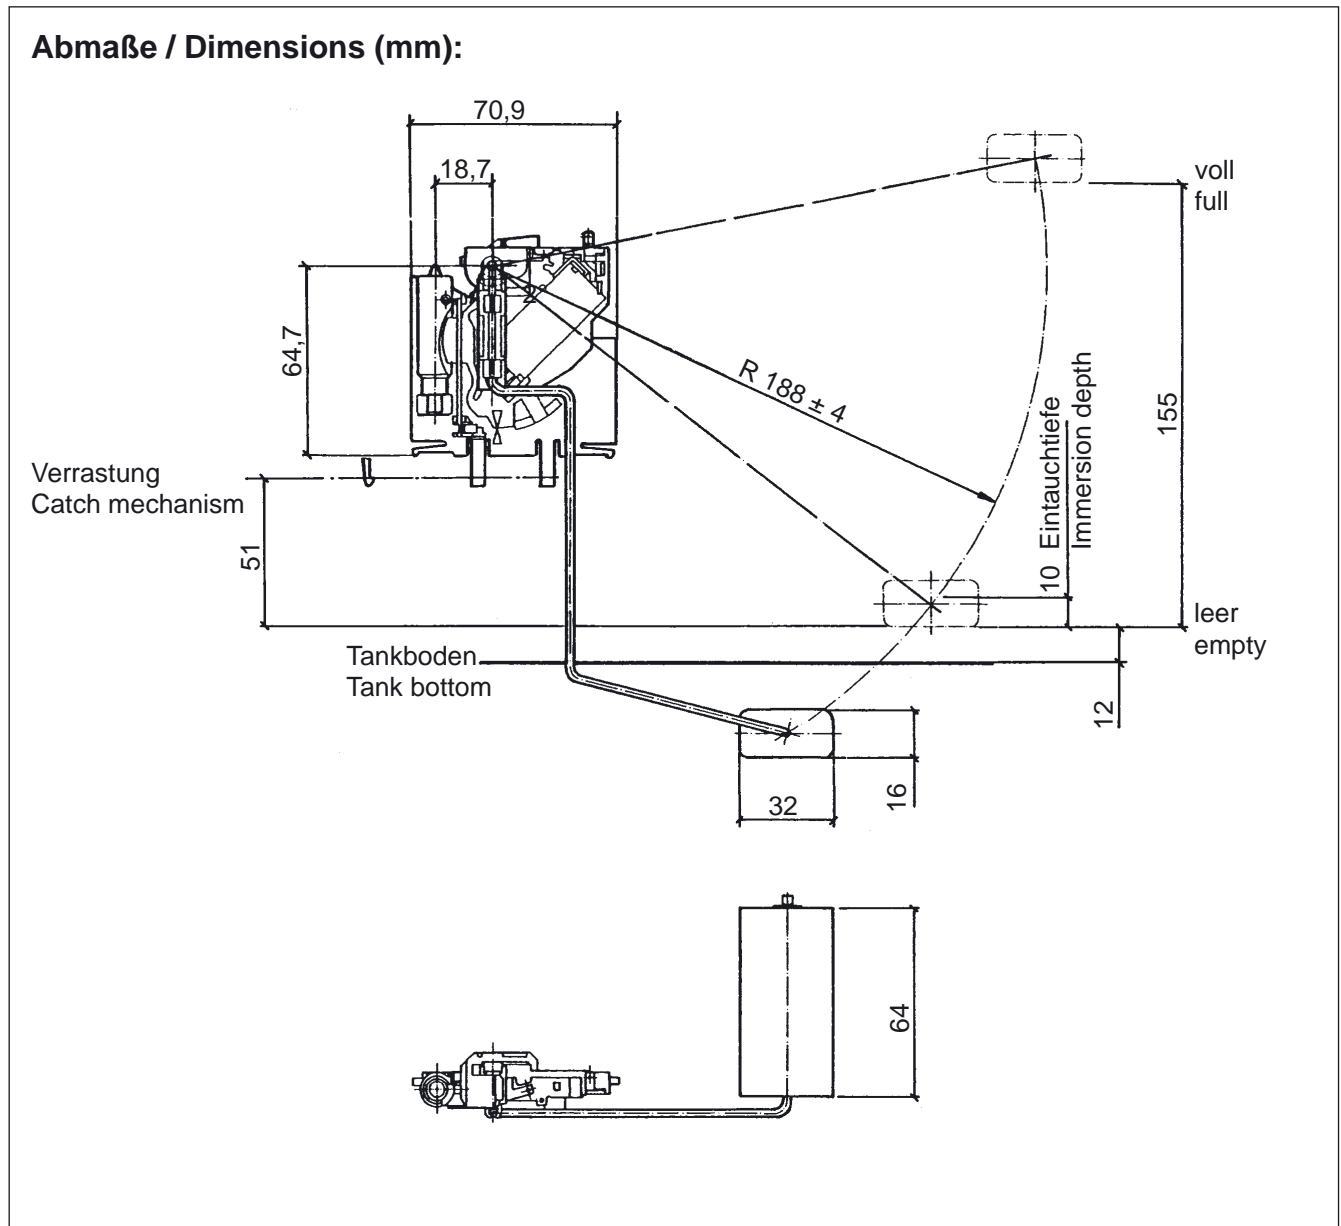

Hebelgeber VOLKSWAGEN

Lever-Type Senders

Verrastung

Catch Mechanism

Technische Daten:

Nennspannung:	6V bis 24V
Betriebstemperatur:	- 40°C bis + 70°C
Lagertemperatur:	- 40°C bis + 90°C
Widerstandswerte:	leer 283 $\pm$ $\frac{4}{3}$ Ohm
	voll 36 $\pm$ $\frac{3}{0,5}$ Ohm

Einbau seitlich

Technical Data:

Rated voltage	6V to 24V
Operating temperature:	- 40°C to + 70°C
Storage temperature:	- 40°C to + 90°C
Resistance values:	empty 283 $\pm$ $\frac{4}{3}$ Ohms
	full 36 $\pm$ $\frac{3}{0,5}$ Ohms

Installation lateral

Bestell-Nr. / Order No.: 221-833-002-011Z