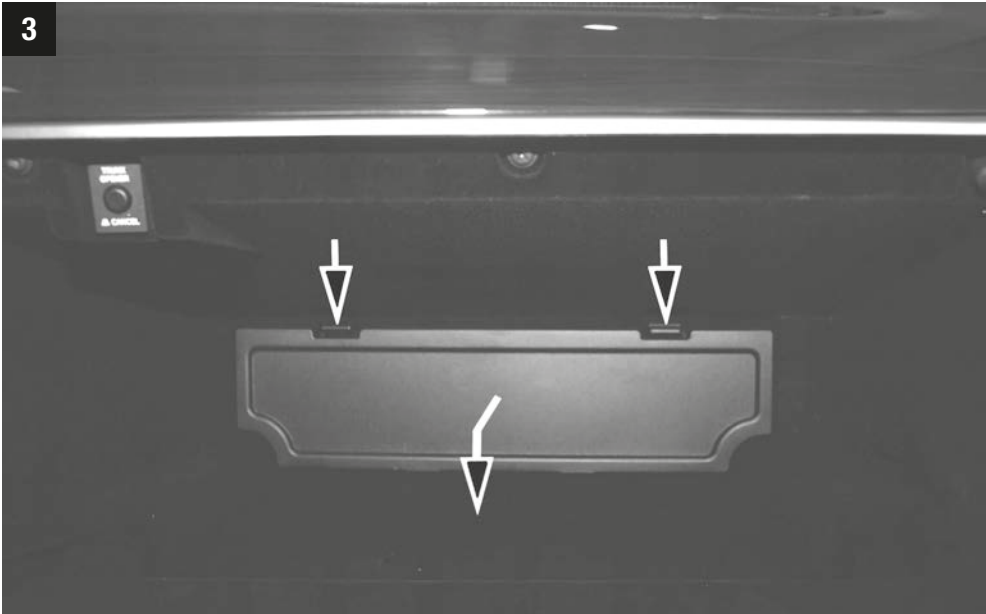

CU/CUK/FP 2345

Lexus