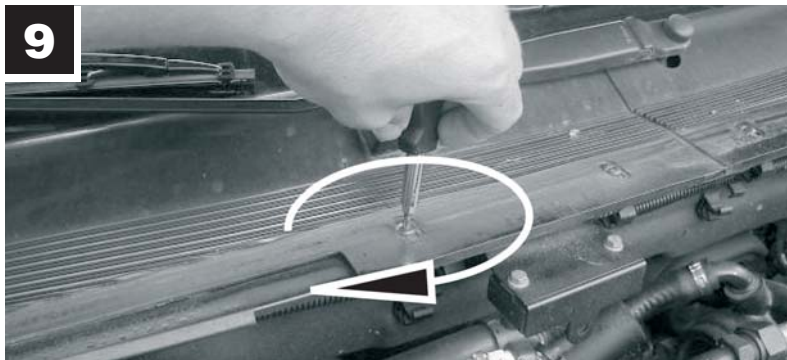

# CU 4260

Peugeot

 12 min.

**MANN  
FILTER**

**MANN+HUMMEL GMBH**

Automotive Aftermarket, 71631 Ludwigsburg, Germany  
Customer Service Center, Germany: Tel. +49 (71 41) 98-25 50, Fax +49 (71 41) 98-25 58  
Other countries: Tel. +49 (71 41) 98-28 80, Fax +49 (71 41) 98-25 58  
E-Mail: [customer-service@mann-hummel.com](mailto:customer-service@mann-hummel.com), Internet: [www.mann-filter.com](http://www.mann-filter.com)