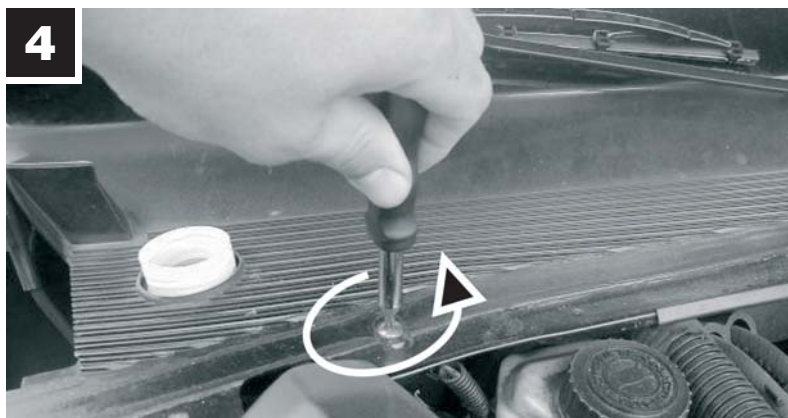

# CU 4260

Peugeot

 12 min.

**MANN  
FILTER**

**MANN+HUMMEL GMBH**

Automotive Aftermarket, 71631 Ludwigsburg, Germany  
Customer Service Center, Germany: Tel. +49 (71 41) 98-25 50, Fax +49 (71 41) 98-25 58  
Other countries: Tel. +49 (71 41) 98-28 80, Fax +49 (71 41) 98-25 58  
E-Mail: [customer-service@mann-hummel.com](mailto:customer-service@mann-hummel.com), Internet: [www.mann-filter.com](http://www.mann-filter.com)