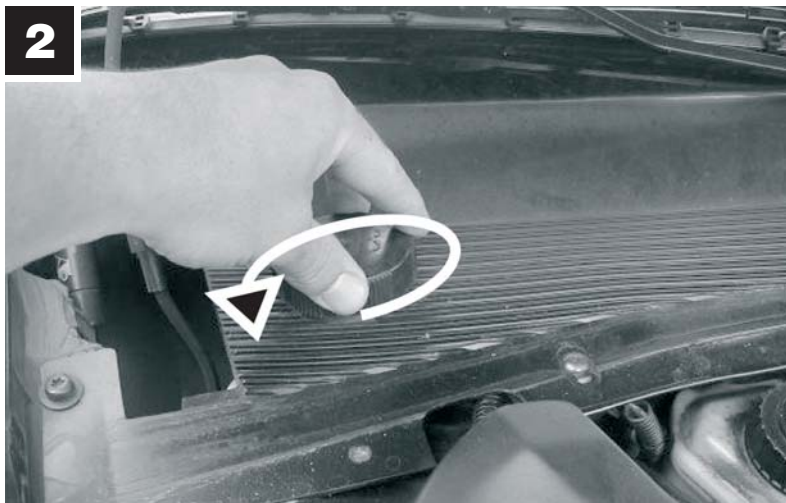

# CU 4260

Peugeot

 12 min.

**MANN  
FILTER**

**MANN+HUMMEL GMBH**

Automotive Aftermarket, 71631 Ludwigsburg, Germany  
Customer Service Center, Germany: Tel. +49 (71 41) 98-25 50, Fax +49 (71 41) 98-25 58  
Other countries: Tel. +49 (71 41) 98-28 80, Fax +49 (71 41) 98-25 58  
E-Mail: [customer-service@mann-hummel.com](mailto:customer-service@mann-hummel.com), Internet: [www.mann-filter.com](http://www.mann-filter.com)