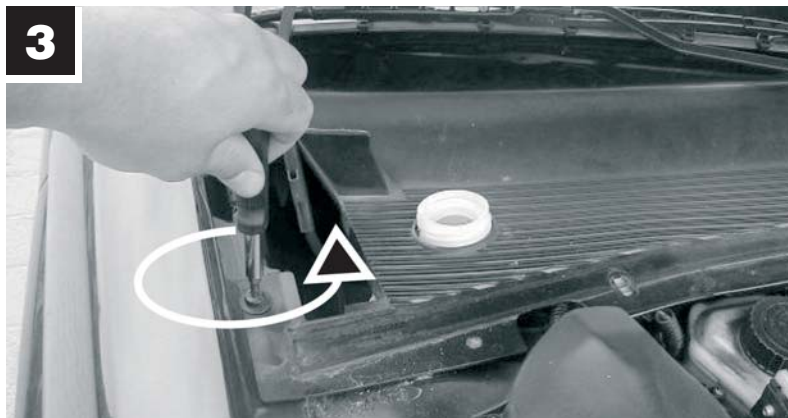

# CU 4260

Peugeot

 12 min.

**MANN  
FILTER**

**MANN+HUMMEL GMBH**

Automotive Aftermarket, 71631 Ludwigsburg, Germany  
Customer Service Center, Germany: Tel. +49 (71 41) 98-25 50, Fax +49 (71 41) 98-25 58  
Other countries: Tel. +49 (71 41) 98-28 80, Fax +49 (71 41) 98-25 58  
E-Mail: [customer-service@mann-hummel.com](mailto:customer-service@mann-hummel.com), Internet: [www.mann-filter.com](http://www.mann-filter.com)