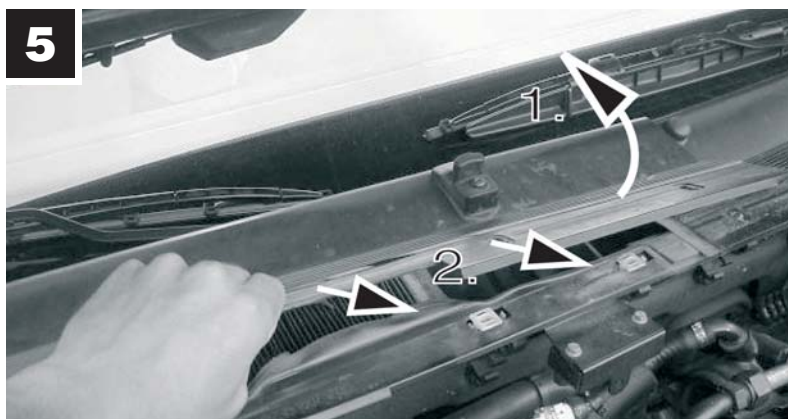

# CU 4260

Peugeot

 12 min.

**MANN  
FILTER**

**MANN+HUMMEL GMBH**

Automotive Aftermarket, 71631 Ludwigsburg, Germany  
Customer Service Center, Germany: Tel. +49 (71 41) 98-25 50, Fax +49 (71 41) 98-25 58  
Other countries: Tel. +49 (71 41) 98-28 80, Fax +49 (71 41) 98-25 58  
E-Mail: [customer-service@mann-hummel.com](mailto:customer-service@mann-hummel.com), Internet: [www.mann-filter.com](http://www.mann-filter.com)