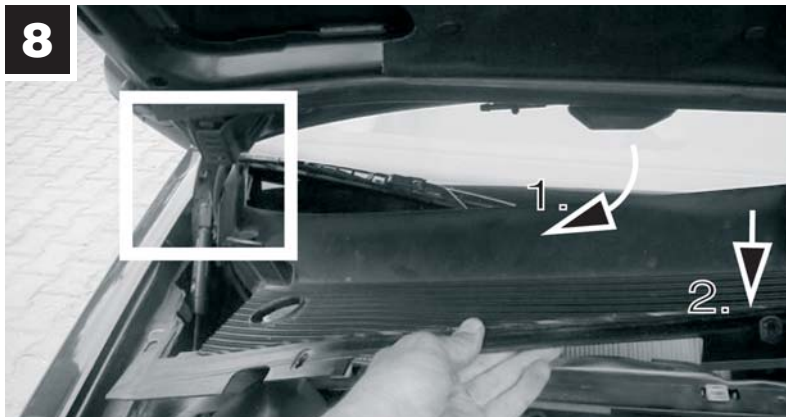

# CU 4260

Peugeot

 12 min.

**MANN  
FILTER**

**MANN+HUMMEL GMBH**

Automotive Aftermarket, 71631 Ludwigsburg, Germany  
Customer Service Center, Germany: Tel. +49 (71 41) 98-25 50, Fax +49 (71 41) 98-25 58  
Other countries: Tel. +49 (71 41) 98-28 80, Fax +49 (71 41) 98-25 58  
E-Mail: [customer-service@mann-hummel.com](mailto:customer-service@mann-hummel.com), Internet: [www.mann-filter.com](http://www.mann-filter.com)