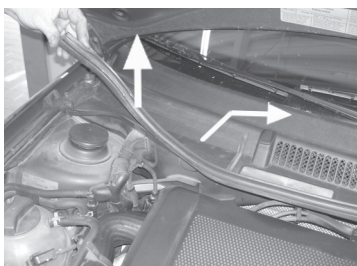

Audi A3, TT **Seat** Cordoba I+II, Ibiza II+III, Leon I, Toledo II **VW** Polo III