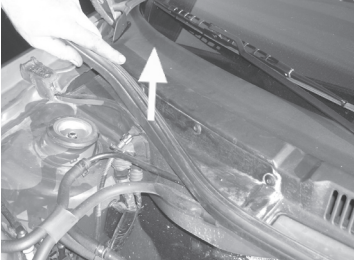

09/98 →→

height 30 mm

New Beetle

01/98 →→

LAK 63

Audi A3, TT Seat Toledo VW Bora, Golf, Lupo

VW New Beetle

© MAHLE