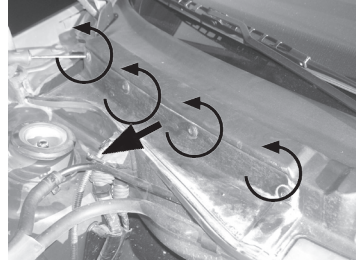

09/98 →→

height 30 mm

New Beetle

01/98 →→

LAK 63

Audi A3, TT Seat Toledo VW Bora, Golf, Lupo

VW New Beetle

© MAHLE