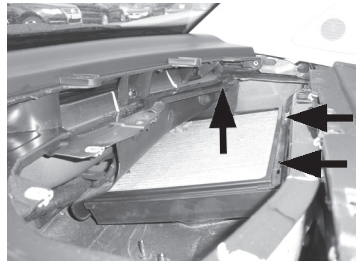

09/98 →→

height 30 mm

New Beetle

01/98 →→

LAK 63

Audi A3, TT Seat Toledo VW Bora, Golf, Lupo

VW New Beetle

© MAHLE