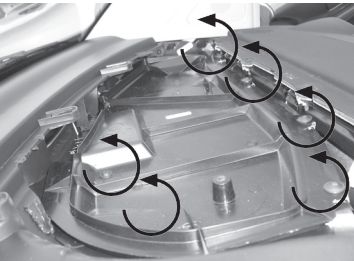

09/98 →→

height 30 mm

New Beetle

01/98 →→

LAK 63

Audi A3, TT Seat Toledo VW Bora, Golf, Lupo

VW New Beetle

© MAHLE