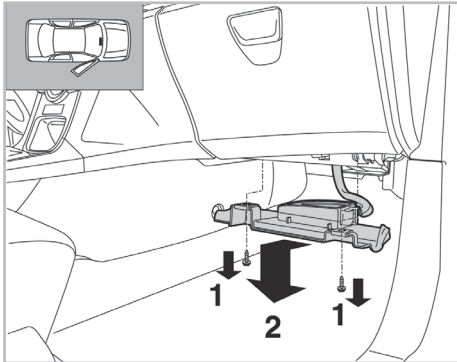

particle
filter

FOR
HYUNDAI I20 A/C+ (12/08 >)

715662

FH290

PA

WANT TO
KNOW MORE?

www.valeo-techassist.com