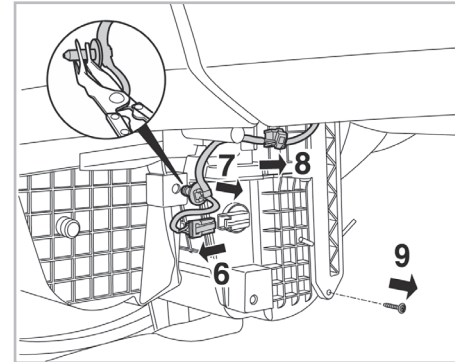

particle
filter

FOR
HYUNDAI I20 A/C+ (12/08 >)

715662

FH290

PA

WANT TO
KNOW MORE?

www.valeo-techassist.com