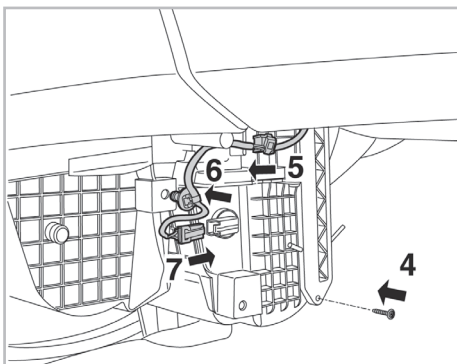

particle
filter

FOR
HYUNDAI I20 A/C+ (12/08 >)

715662

FH290

PA

WANT TO
KNOW MORE?

www.valeo-techassist.com