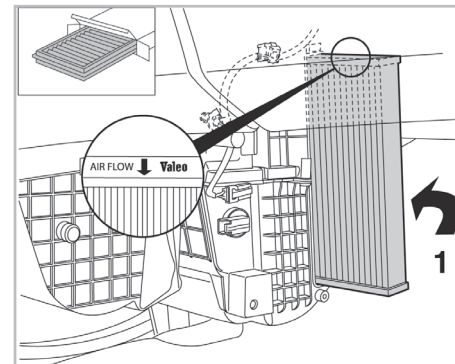

particle
filter

FOR
HYUNDAI I20 A/C+ (12/08 >)

715662

FH290

PA

WANT TO
KNOW MORE?

www.valeo-techassist.com