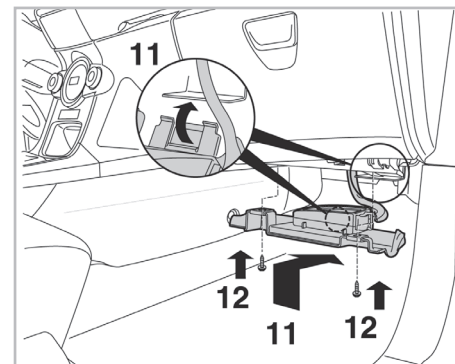

particle
filter

FOR
HYUNDAI I20 A/C+ (12/08 >)

715662

FH290

PA

WANT TO
KNOW MORE?

www.valeo-techassist.com