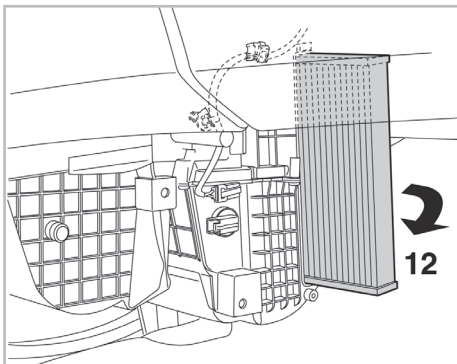

particle
filter

FOR
HYUNDAI I20 A/C+ (12/08 >)

715662

FH290

PA

WANT TO
KNOW MORE?

www.valeo-techassist.com