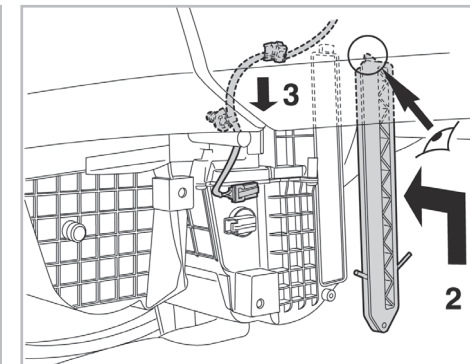

particle
filter

FOR
HYUNDAI I20 A/C+ (12/08 >)

715662

FH290

PA

WANT TO
KNOW MORE?

www.valeo-techassist.com