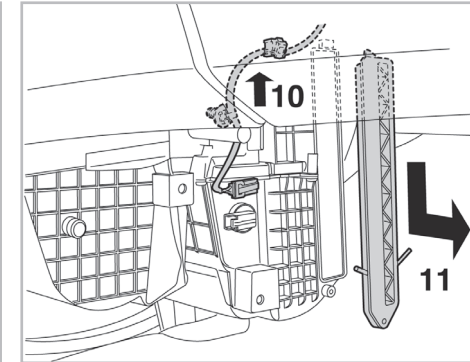

particle
filter

FOR
HYUNDAI I20 A/C+ (12/08 >)

715662

FH290

PA

WANT TO
KNOW MORE?

www.valeo-techassist.com