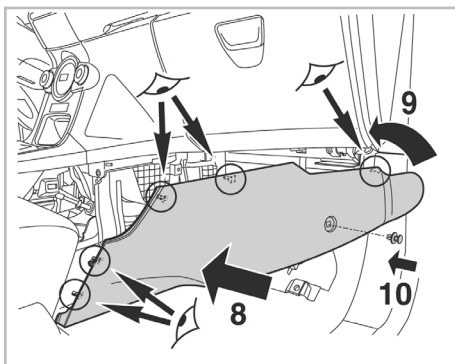

particle
filter

FOR
HYUNDAI I20 A/C+ (12/08 >)

715662

FH290

PA

WANT TO
KNOW MORE?

www.valeo-techassist.com