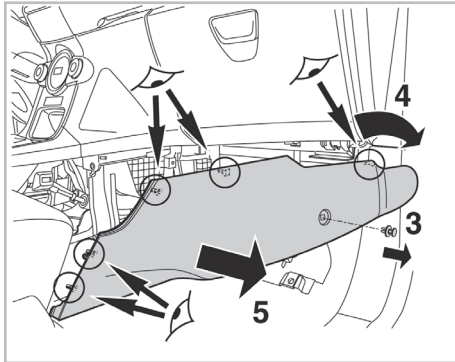

particle
filter

FOR
HYUNDAI I20 A/C+ (12/08 >)

715662

FH290

PA

WANT TO
KNOW MORE?

www.valeo-techassist.com