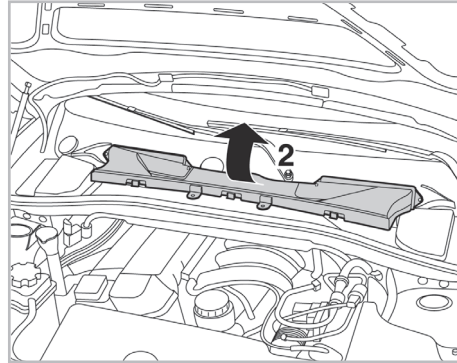

PROTECT

combined with active carbon

FOR  
BMW

SERIES 1 (E87) A/C+ (09/04 >) / SERIES 3 (E90/91/92) A/C+/- / X1 (E84) (10/09 >)

715503

FH603

CA

WANT TO KNOW MORE?