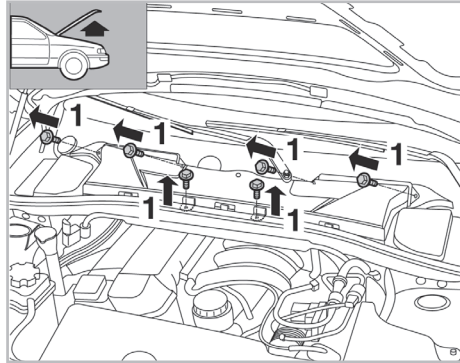

PROTECT

combined with active carbon

FOR  
BMW

SERIES 1 (E87) A/C+ (09/04 >) / SERIES 3 (E90/91/92) A/C+/- / X1 (E84) (10/09 >)

715503

FH603

CA

WANT TO KNOW MORE?