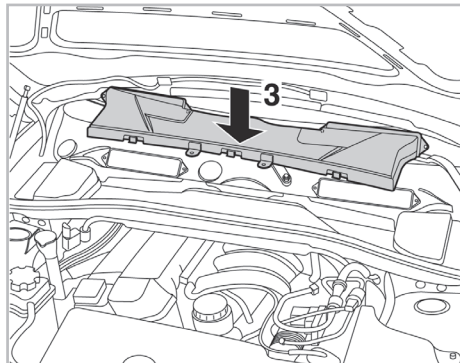

PROTECT

combined with active carbon

FOR  
BMW

SERIES 1 (E87) A/C+ (09/04 >) / SERIES 3 (E90/91/92) A/C+/- / X1 (E84) (10/09 >)

715503

FH603

CA

WANT TO KNOW MORE?