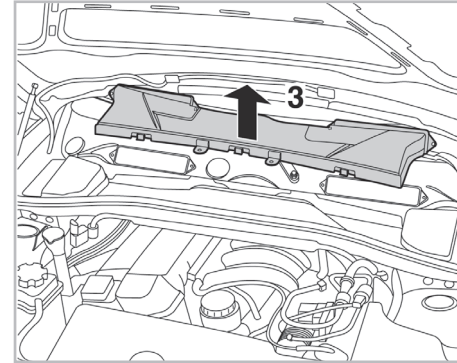

PROTECT

combined with active carbon

FOR  
BMW

SERIES 1 (E87) A/C+ (09/04 >) / SERIES 3 (E90/91/92) A/C+/- / X1 (E84) (10/09 >)

715503

FH603

CA

WANT TO KNOW MORE?