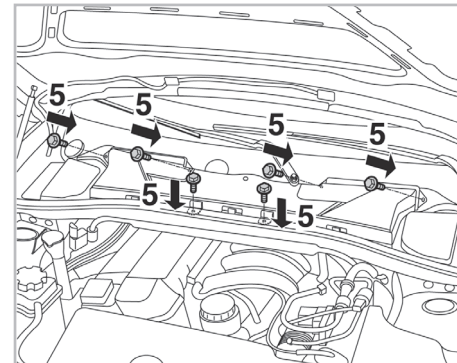

PROTECT

combined with active carbon

FOR  
BMW

SERIES 1 (E87) A/C+ (09/04 >) / SERIES 3 (E90/91/92) A/C+/- / X1 (E84) (10/09 >)

715503

FH603

CA

WANT TO KNOW MORE?