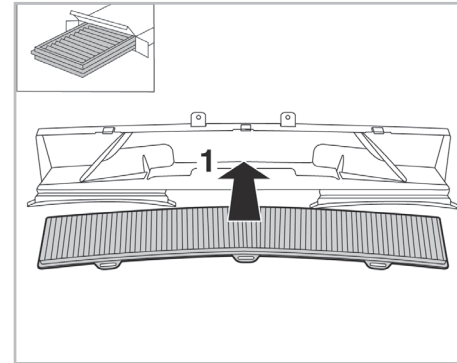

PROTECT

combined with active carbon

FOR  
BMW

SERIES 1 (E87) A/C+ (09/04 >) / SERIES 3 (E90/91/92) A/C+/- / X1 (E84) (10/09 >)

715503

FH603

CA

WANT TO KNOW MORE?