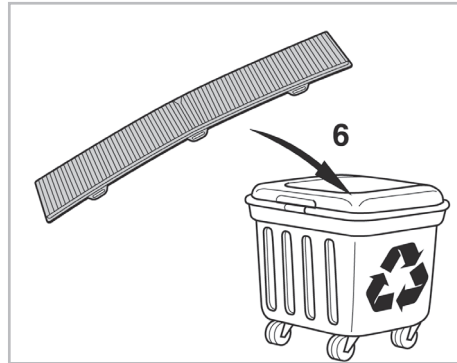

PROTECT

combined with active carbon

FOR  
BMW

SERIES 1 (E87) A/C+ (09/04 >) / SERIES 3 (E90/91/92) A/C+/- / X1 (E84) (10/09 >)

715503

FH603

CA

WANT TO KNOW MORE?