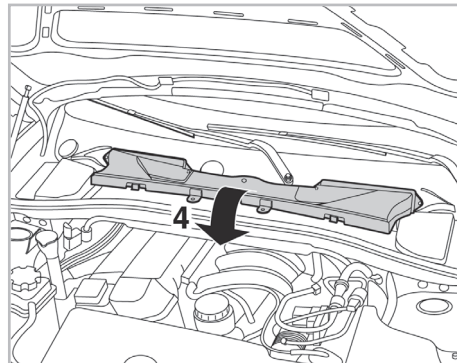

PROTECT

combined with active carbon

FOR  
BMW

SERIES 1 (E87) A/C+ (09/04 >) / SERIES 3 (E90/91/92) A/C+/- / X1 (E84) (10/09 >)

715503

FH603

CA

WANT TO KNOW MORE?