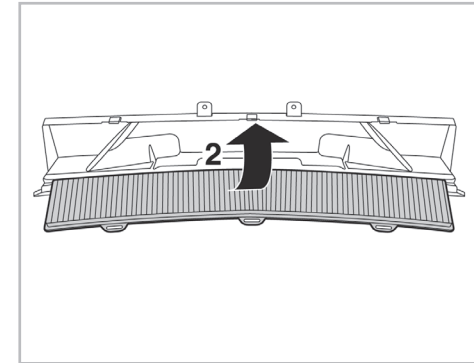

PROTECT

combined with active carbon

FOR  
BMW

SERIES 1 (E87) A/C+ (09/04 >) / SERIES 3 (E90/91/92) A/C+/- / X1 (E84) (10/09 >)

715503

FH603

CA

WANT TO KNOW MORE?