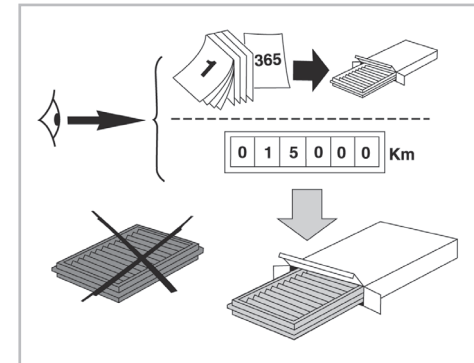

PROTECT

combined with active carbon

FOR  
BMW

SERIES 1 (E87) A/C+ (09/04 >) / SERIES 3 (E90/91/92) A/C+/- / X1 (E84) (10/09 >)

715503

FH603

CA

WANT TO KNOW MORE?