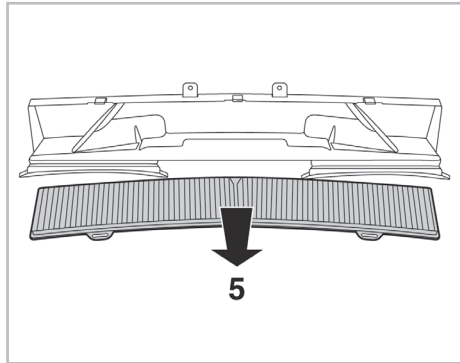

PROTECT

combined with active carbon

FOR  
BMW

SERIES 1 (E87) A/C+ (09/04 >) / SERIES 3 (E90/91/92) A/C+/- / X1 (E84) (10/09 >)

715503

FH603

CA

WANT TO KNOW MORE?