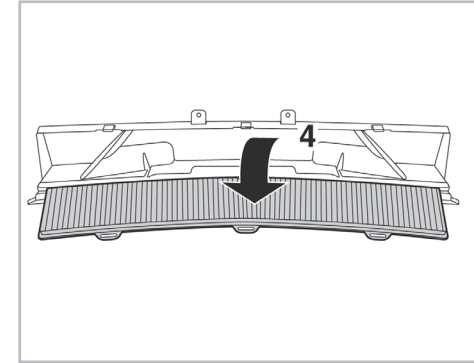

PROTECT

combined with active carbon

FOR  
BMW

SERIES 1 (E87) A/C+ (09/04 >) / SERIES 3 (E90/91/92) A/C+/- / X1 (E84) (10/09 >)

715503

FH603

CA

WANT TO KNOW MORE?